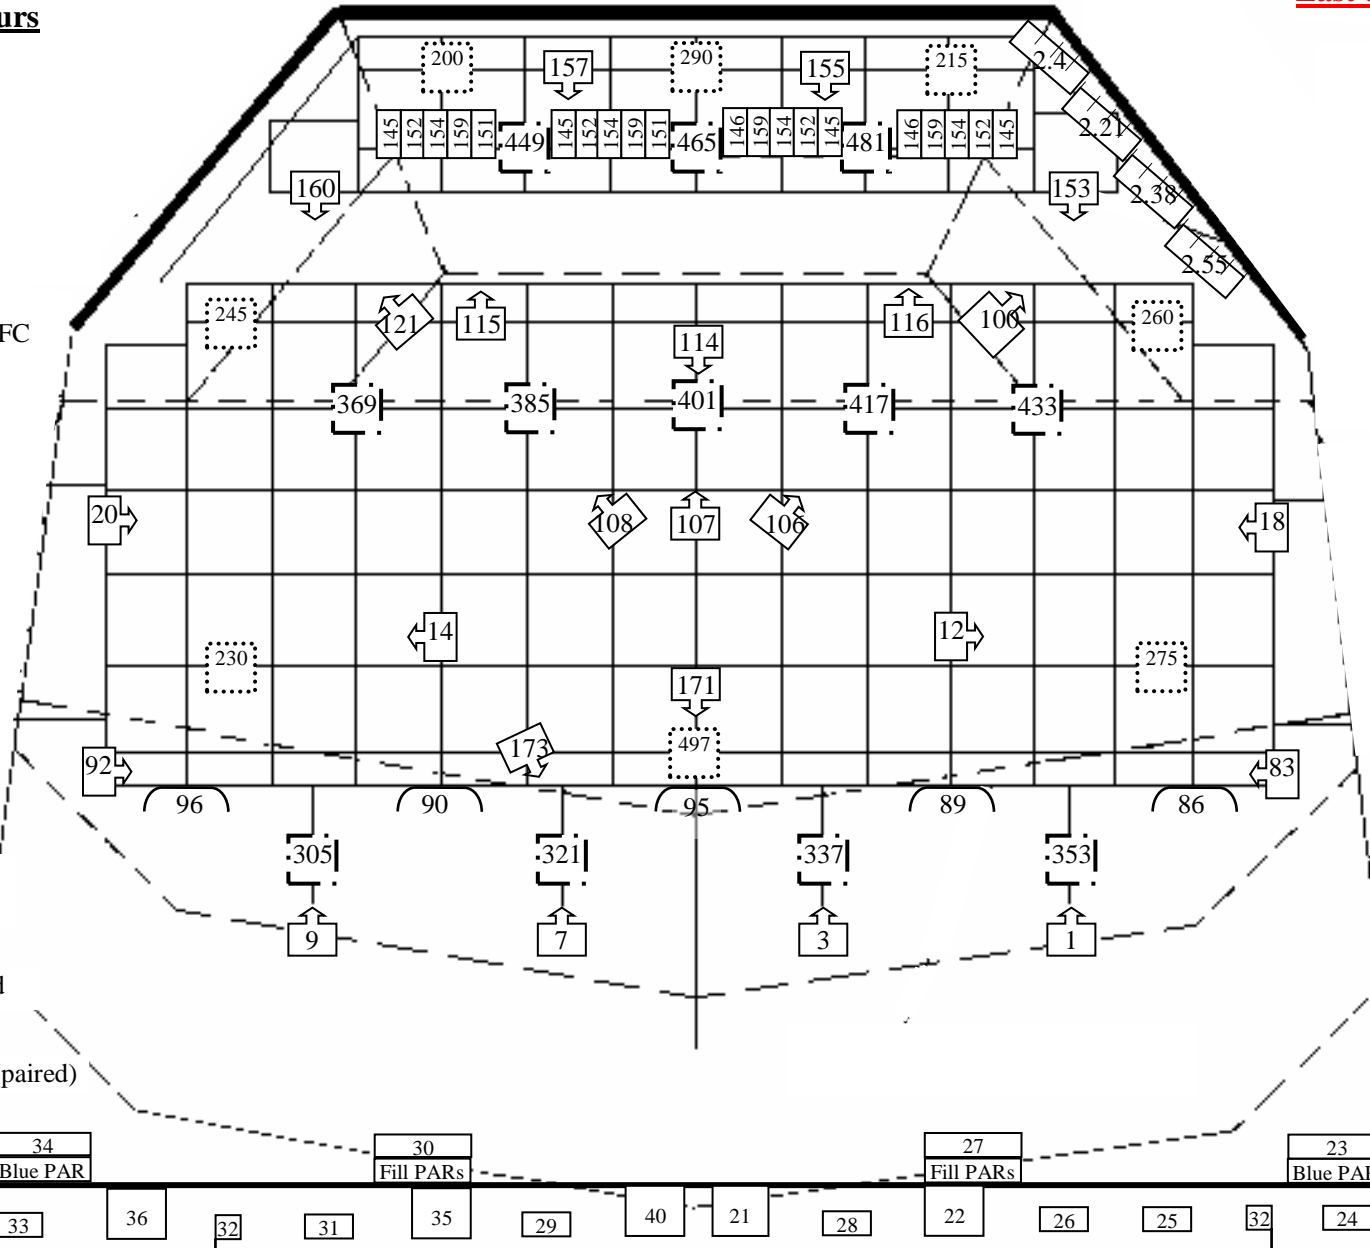

House Lights

Black Box set up = 177 thru 186 + 189 thru 193
 Including side of stage tiers = 177 thru 193
 Stalls only = 177 thru 182 + 190 thru 193
 Tier 5 = 175 + 176

St David's Hall, Cardiff
Lighting Grid plan
 (not to scale)

Last update: Sept 2019

Par Circuit Colours

- 151+146 = RED
- 159 = GREEN
- 154 = BLUE
- 152 = AMBER
- 145 = MAUVE

KEY

- Chauvet Ovation B565FC – RGBAL full mode
- Blinder
- Mac 500 in mode 4 scrolling
- 5K Fresnel
- Parcan CP62
Please note hard wired pairing!!!!
- Chauvet Q-Wash 560Z in advanced mode
- Source 4 10 Deg. Fixed
- Source 4 25-50 Zoom (paired)

Dotted lines represent edges of stage and stage lifts