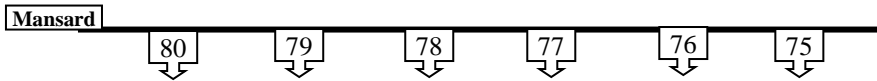

House Lights

Black Box set up = 177 thru 186 + 189 thru 193
 Including side of stage tiers = 177 thru 193
 Stalls only = 177 thru 182 + 190 thru 193
 Tier 5 = 175 + 176

St David's Hall, Cardiff
Lighting Grid plan
 (not to scale)

Last update: July 2022

Par Circuit Colours

- 120 + 118 = RED
- 119 + 117 = GREEN
- 112 + 104 = BLUE
- 111 + 103 = AMBER
- 110 + 102 = MAUVE

KEY

- Chauvet Ovation B565FC
- RGBAL full mode
- Blinder
- Elation
Fuze SFX
- 5K Fresnel
- Parcan CP62
Please note hard wired pairing!!!!
- Chauvet Q-Wash 560Z
in advanced mode
- Source 4 10 Deg. Fixed
- Source 4 25-50 Zoom (paired)

Dotted lines represent edges of stage and stage lifts