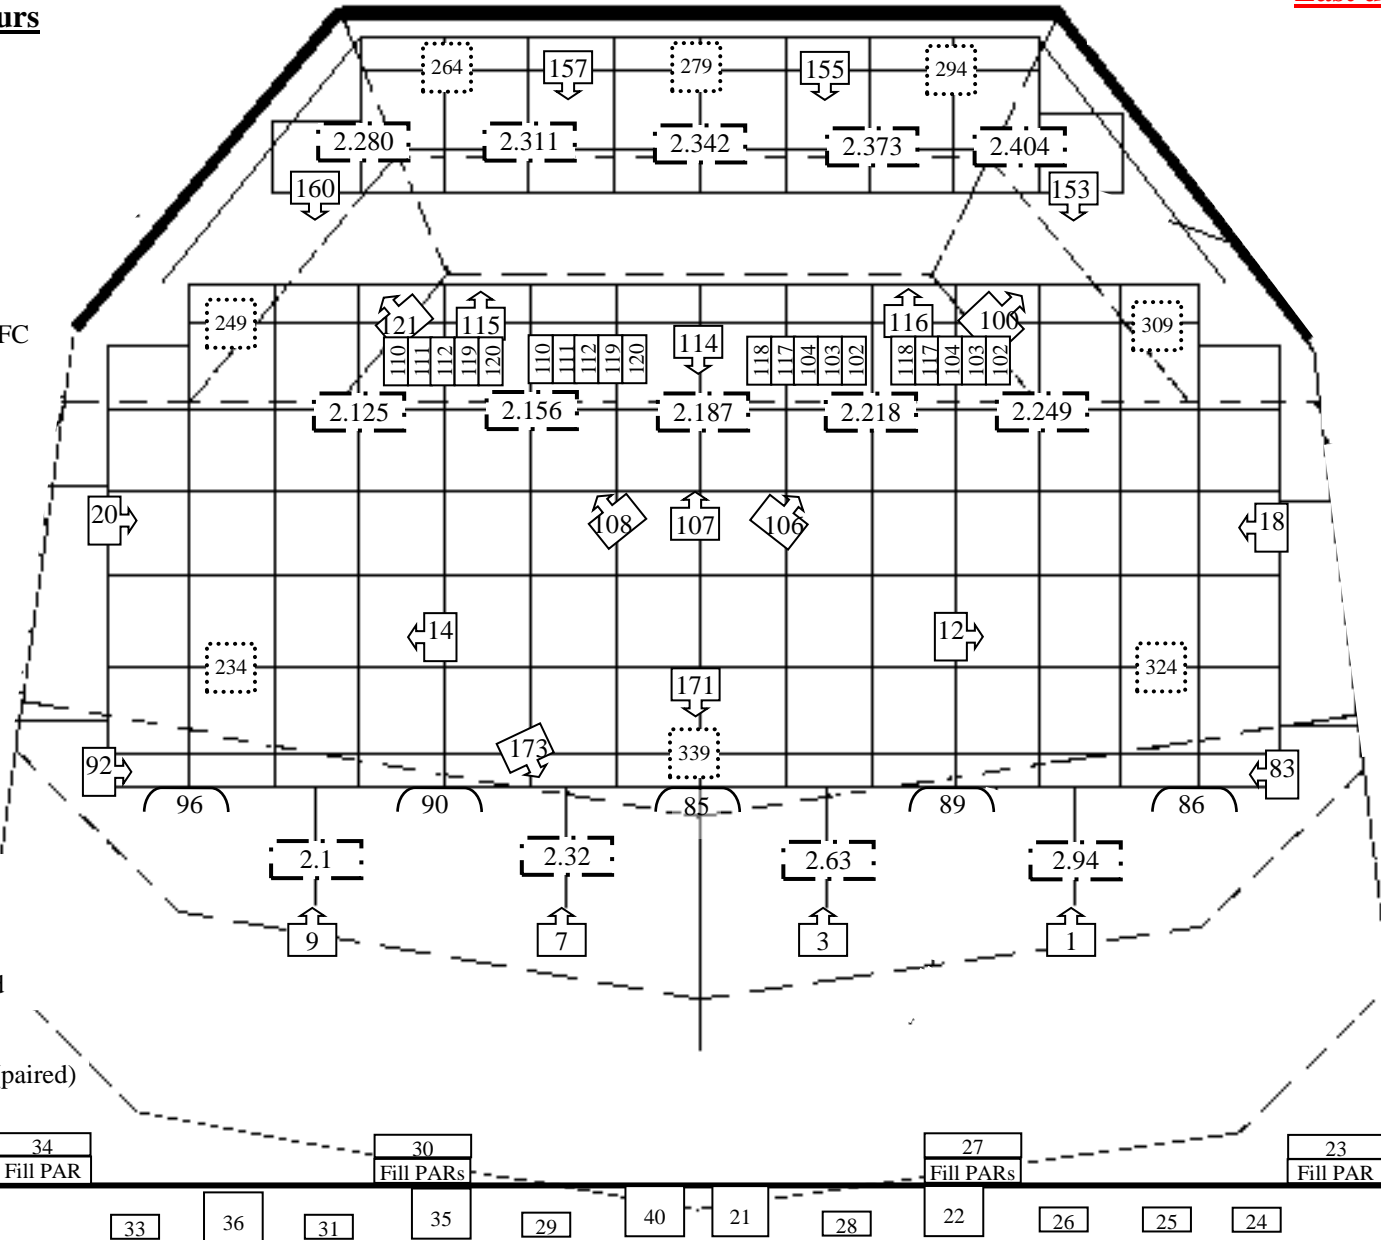

House Lights

Black Box set up = 177 thru 186 + 189 thru 193
 Including side of stage tiers = 177 thru 193
 Stalls only = 177 thru 182 + 190 thru 193
 Tier 5 = 175 + 176

St David's Hall, Cardiff
Lighting Grid plan
 (not to scale)

Last update: July 2022

Par Circuit Colours

- 120 + 118 = RED
- 119 + 117 = GREEN
- 112 + 104 = BLUE
- 111 + 103 = AMBER
- 110 + 102 = MAUVE

KEY

- Chauvet Ovation B565FC
- RGBAL full mode
- Blinder
- Elation
Fuze SFX
- 5K Fresnel
- Parcan CP62
Please note hard wired pairing!!!!
- Chauvet Q-Wash 560Z
in advanced mode
- Source 4 10 Deg. Fixed
- Source 4 25-50 Zoom (paired)

Dotted lines represent edges of stage and stage lifts